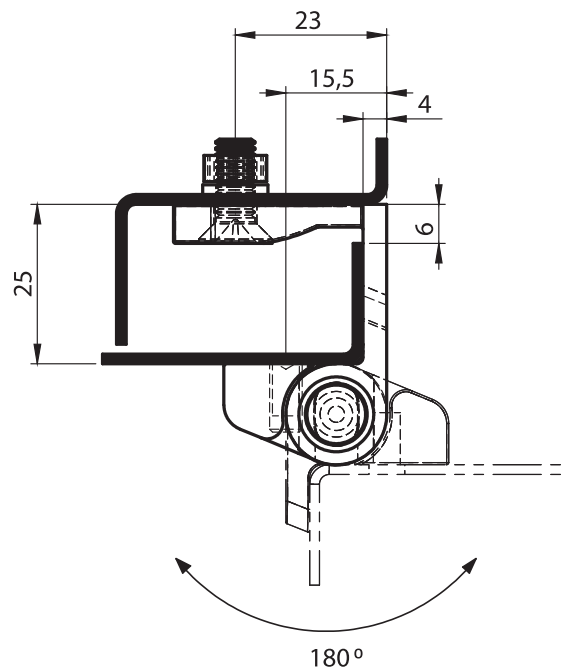

Corner Hinges

**Material**

**Housing** : Zinc die, black coated or chrome plated

**Pin** : Polyamide (PA)

**3007 - 180° Hinge**

	Black Coated	Chrome Plated
Item Number	3007 - 210	3007 - 220