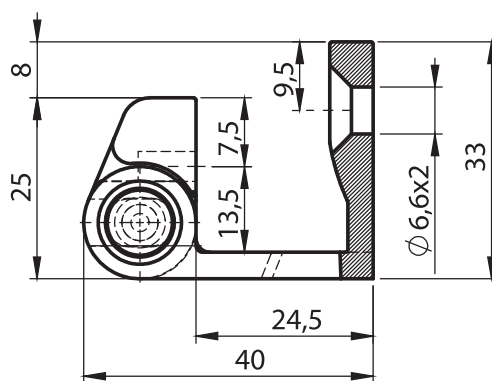

Corner Hinges

**Material**

**Housing** : Zinc die, black coated or chrome plated

**Pin** : Polyamide (PA)

**3007 - 180° Hinge**

	Black Coated	Chrome Plated
Item Number	3007 - 210	3007 - 220