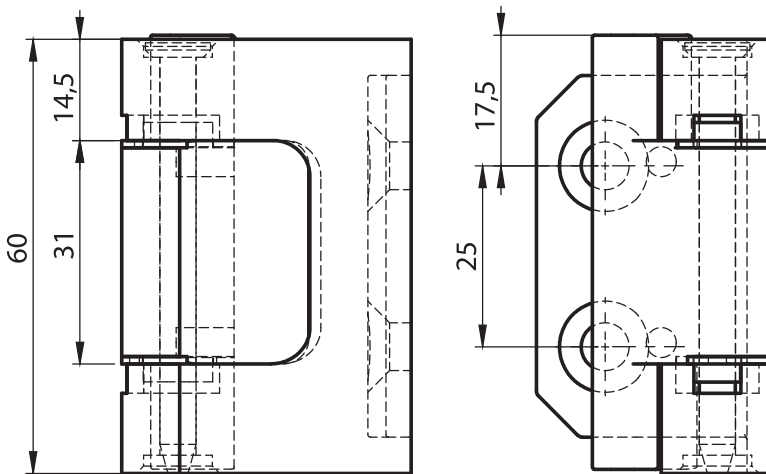

Corner Hinges

**Material**

**Housing** : Zinc die, black coated or chrome plated

**Pin** : Polyamide (PA)

**3007 - 180° Hinge**

	Black Coated	Chrome Plated
Item Number	3007 - 210	3007 - 220