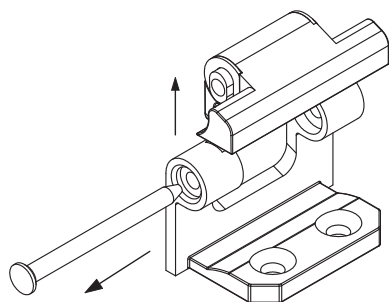

Corner Hinges

**Material**

**Housing** : Zinc die, black coated or chrome plated

**Pin** : Polyamide (PA)

**3007 - 180° Hinge**

	Black Coated	Chrome Plated
Item Number	3007 - 210	3007 - 220