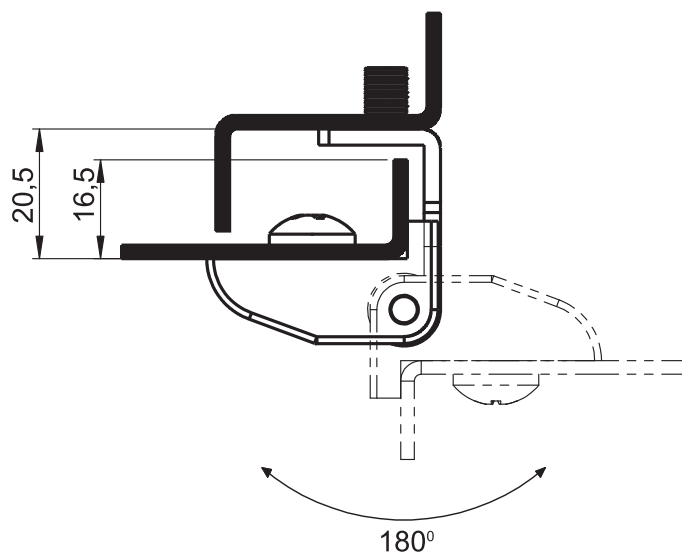

Material

- Housing** : Zinc die and steel
Black coated or chrome plated
- Pin** : Steel, zinc plated

3039 - 180° Hinge

	Black Coated	Chrome Plated
With Holes	3039 - 210	3039 - 220
With Screws	3039 - 211	3039 - 221