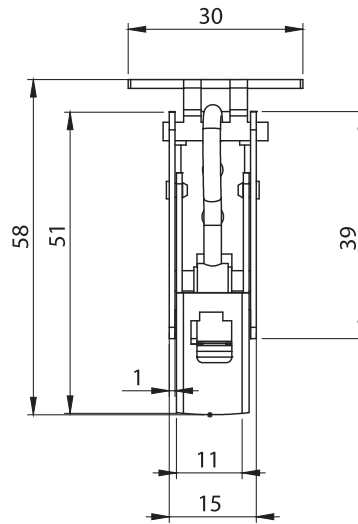

Material

Steel, zinc plated

- Catcher is included

7401 - Toogle Latch

Item Number	7401 - 330
-------------	------------

LH/RH RoHS