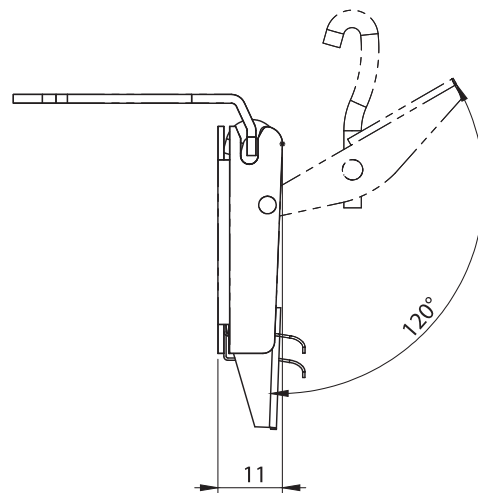

Material

Steel, zinc plated

- Catcher is included

7401 - Toogle Latch

Item Number	7401 - 330
-------------	------------

LH/RH RoHS