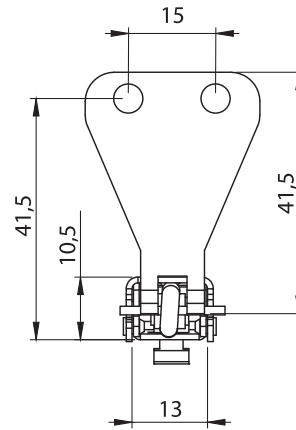

Material

Steel, zinc plated

- Catcher is included

7401 - Toogle Latch

Item Number	7401 - 330
-------------	------------

LH/RH RoHS